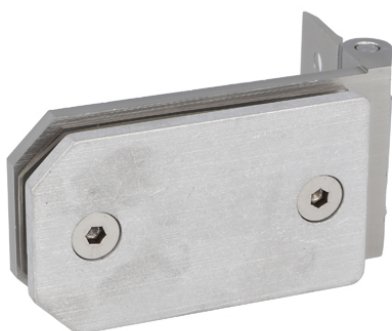

PRODUCT SHEET

Description:

Glass Door Hinge "Graz", Wall/Glass, SS-Look, 6-10mm Glass, Without Cover Plates, Cover Plates To Be Ordered Separately, Load Capacity 36kg pr. pair

Item number:

15.30.010-0

Units	Box	Carton	HS Code	Barcode
Pcs.	1	50	8302100090	 5704866451727