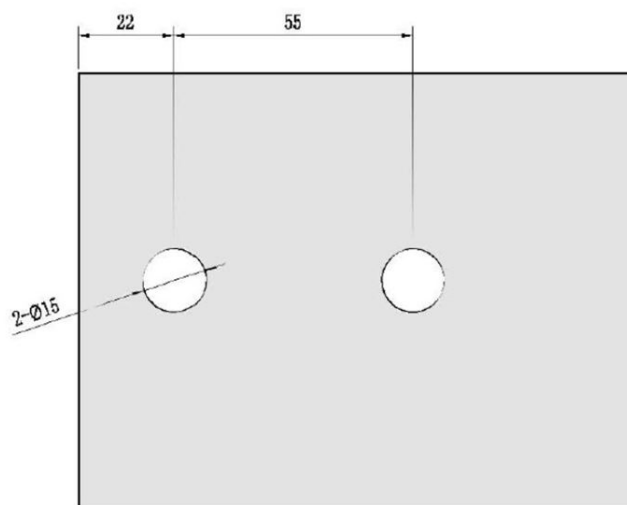

PRODUCT SHEET

Description:

Glass Door Hinge "Graz", Wall/Glass, SS-Look, 6-10mm Glass, Without Cover Plates, Cover Plates To Be Ordered Separately, Load Capacity 36kg pr. pair

Item number:

15.30.010-0

Units	Box	Carton	HS Code	Barcode
Pcs.	1	50	8302100090	 5704866451727