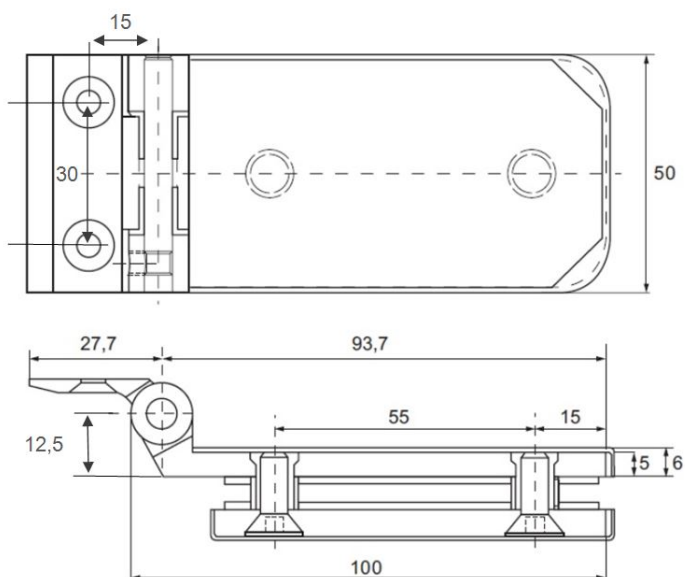

PRODUCT SHEET

Description:

Glass Door Hinge "Graz", Wall/Glass, SS-Look, 6-10mm Glass, Without Cover Plates, Cover Plates To Be Ordered Separately, Load Capacity 36kg pr. pair

Item number:

15.30.010-0

Units	Box	Carton	HS Code	Barcode
Pcs.	1	50	8302100090	 5704866451727